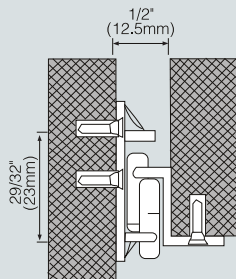

SH684 托底滑轨

Bottom Mounted Drawer Slide (Self-closing)

- 颜色: 白色、杏色、啡色、黑色
- 厚度: 1.2mm
- 载重: 25kg
- 包装: U=20Sets N=25Sets
M=25Pcs/Side P=100Pcs/Side
- Epoxy coated in white, almond, brown, black
- Thickness: 1.2mm
- Dynamic load capacity: 25kg
- Packaging: U=20Sets N=25Sets
M=25Pcs/Side P=100Pcs/Side

滑轨安装尺寸 Installation size

底装 Bottom mount

固定轨
离前端2mm处安装
Cabinet member mounted
2 mm for from front edge

滑轨安装孔尺寸 Hole pattern

喷粉滑轨
Euro slide