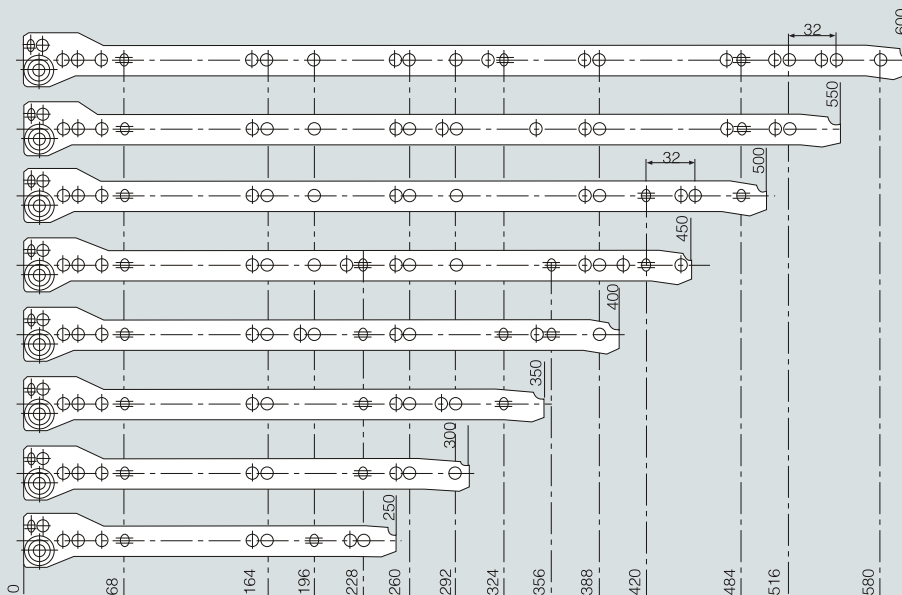

SH684 托底滑轨

Bottom Mounted Drawer Slide (Self-closing)

- 颜色: 白色、杏色、啡色、黑色
- 厚度: 1.2mm
- 载重: 25kg
- 包装: U=20Sets N=25Sets
M=25Pcs/Side P=100Pcs/Side
- Epoxy coated in white, almond, brown, black
- Thickness: 1.2mm
- Dynamic load capacity: 25kg
- Packaging: U=20Sets N=25Sets
M=25Pcs/Side P=100Pcs/Side

滑轨安装尺寸 Installation size

底装 Bottom mount

固定轨
离前端2mm处安装
Cabinet member mounted
2 mm for from front edge

滑轨安装孔尺寸 Hole pattern

喷粉滑轨
Euro slide