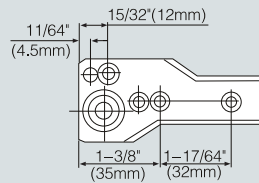

SH684 托底滑轨

Bottom Mounted Drawer Slide (Self-closing)

- 颜色: 白色、杏色、啡色、黑色
- 厚度: 1.2mm
- 载重: 25kg
- 包装: U=20Sets N=25Sets
M=25Pcs/Side P=100Pcs/Side
- Epoxy coated in white, almond, brown, black
- Thickness: 1.2mm
- Dynamic load capacity: 25kg
- Packaging: U=20Sets N=25Sets
M=25Pcs/Side P=100Pcs/Side

滑轨安装尺寸 Installation size

底装 Bottom mount

固定轨
离前端2mm处安装
Cabinet member mounted
2 mm for from front edge

滑轨安装孔尺寸 Hole pattern

喷粉滑轨
Euro slide