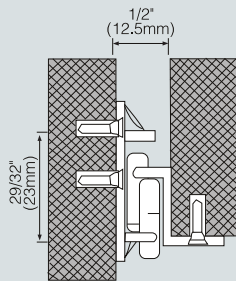

SH683 托底滑轨

Bottom Mounted Drawer Slide (Self-closing)

- 颜色: 白色、杏色、啡色、黑色
- 厚度: 1.0mm
- 载重: 25kg
- 包装: U=20Sets N=25Sets
 M=25Pcs/Side P=100Pcs/Side
- Epoxy coated in white, almond, brown, black
- Thickness: 1.0mm
- Dynamic load capacity: 25kg
- Packaging: U=20Sets N=25Sets
 M=25Pcs/Side P=100Pcs/Side

滑轨安装尺寸 Installation size

底装 Bottom mount

固定轨
离前端2mm处安装
Cabinet member mounted
2 mm for from front edge

滑轨安装孔尺寸 Hole pattern

喷粉滑轨
Euro slide