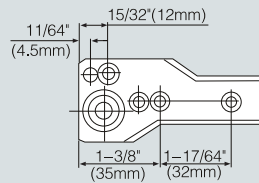

SH683 托底滑轨

Bottom Mounted Drawer Slide (Self-closing)

- 颜色: 白色、杏色、啡色、黑色
- 厚度: 1.0mm
- 载重: 25kg
- 包装: U=20Sets N=25Sets
 M=25Pcs/Side P=100Pcs/Side
- Epoxy coated in white, almond, brown, black
- Thickness: 1.0mm
- Dynamic load capacity: 25kg
- Packaging: U=20Sets N=25Sets
 M=25Pcs/Side P=100Pcs/Side

滑轨安装尺寸 Installation size

底装 Bottom mount

固定轨
离前端2mm处安装
Cabinet member mounted
2 mm for from front edge

滑轨安装孔尺寸 Hole pattern

喷粉滑轨
Euro slide