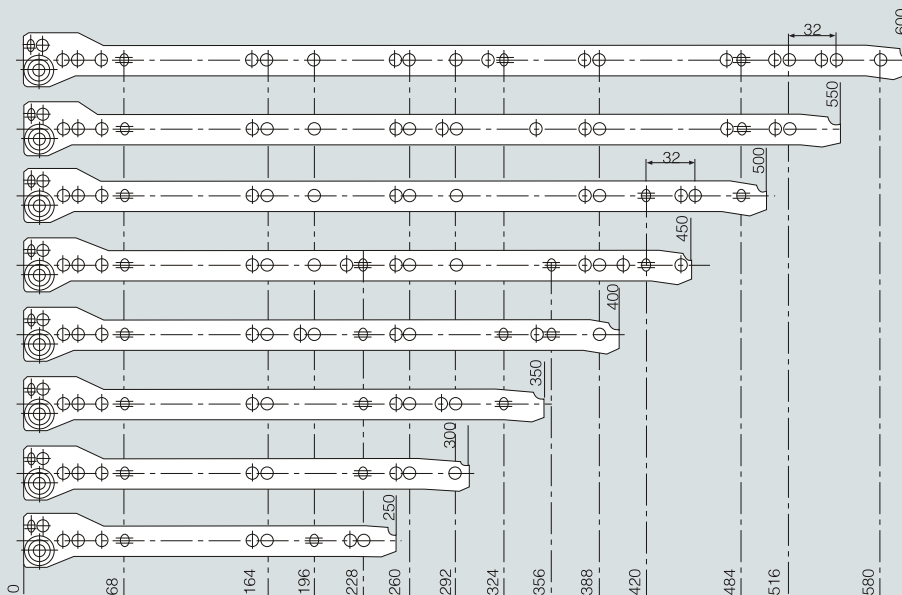

SH683 托底滑轨

Bottom Mounted Drawer Slide (Self-closing)

- 颜色: 白色、杏色、啡色、黑色
- 厚度: 1.0mm
- 载重: 25kg
- 包装: U=20Sets N=25Sets
 M=25Pcs/Side P=100Pcs/Side
- Epoxy coated in white, almond, brown, black
- Thickness: 1.0mm
- Dynamic load capacity: 25kg
- Packaging: U=20Sets N=25Sets
 M=25Pcs/Side P=100Pcs/Side

滑轨安装尺寸 Installation size

底装 Bottom mount

固定轨
离前端2mm处安装
Cabinet member mounted
2 mm for from front edge

滑轨安装孔尺寸 Hole pattern

喷粉滑轨
Euro slide