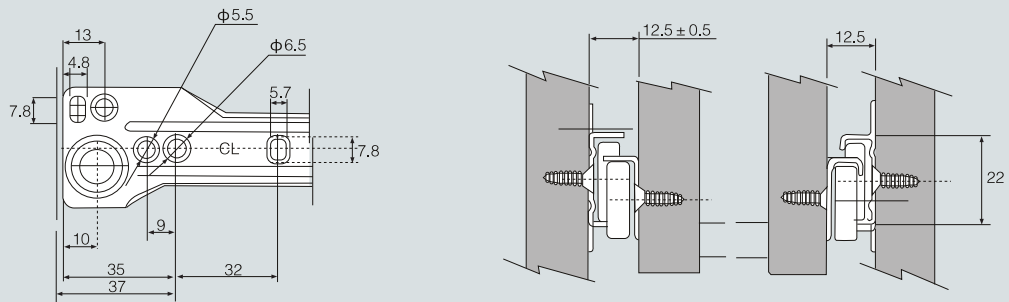

## Bottom Mounted Slide

- 厚度: 0.9mm、1.0mm、1.1mm、1.2mm
- 载重: 15、20、25kg
- 颜色: 白色、杏色、黑色、啡色或按要求
- 包装: U=20Sets      N=25Sets  
M=25Pcs/Side    P=100Pcs/Side
- 轮子带环形消音圈(A); 白色轮(B); 绿色耐磨轮(C)
  
- Thickness: 0.9mm, 1.0mm, 1.1mm, 1.2mm
- Dynamic load capacity: 15, 20, 25kg
- Color: white, almond, black, brown or as required
- Packaging: U=20Sets      N=25Sets  
M=25Pcs/Side    P=100Pcs/Side
- Wheel Rollers: rollers with ring noise reducer(a); white rollers(b); Rollers with green stripe noise reducer(c). or as required.

### 滑轨安装尺寸 Installation size

### 滑轨安装孔尺寸 Hole pattern